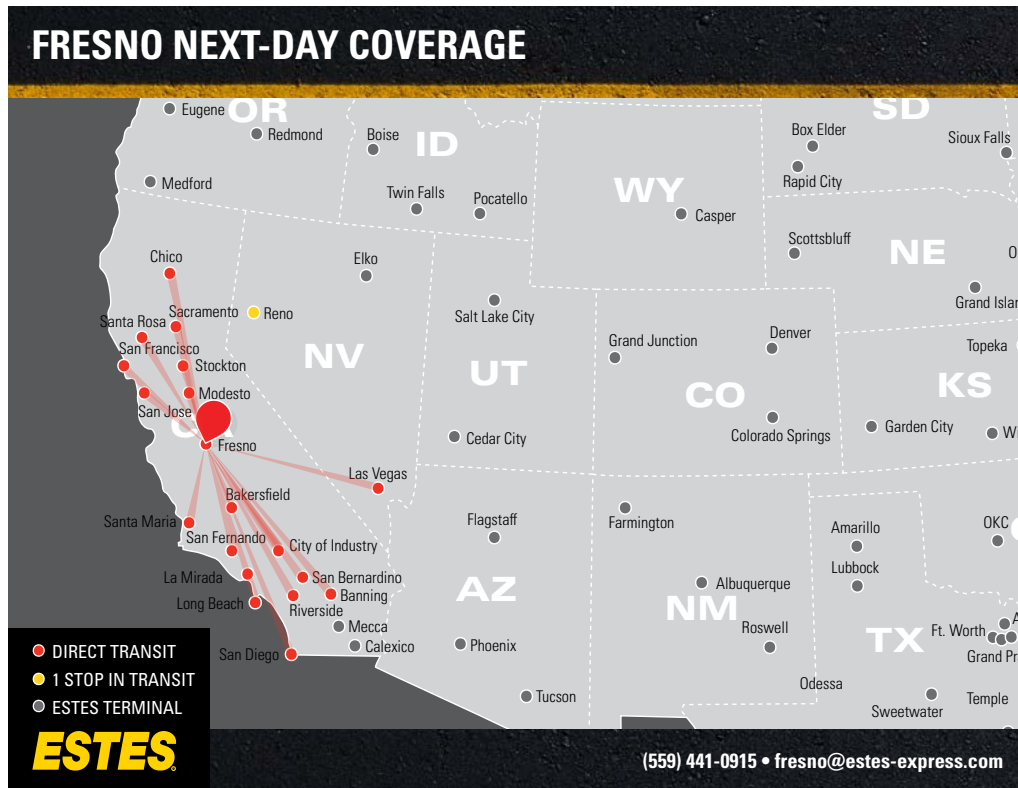

# SHORT-HAUL FREIGHT SHIPPING

Fresno, CA

As one of our 26 hub terminals, Estes' [Fresno facility](#) serves as a central node in our transportation network. With its 32 doors and advanced sorting and routing technology, the Fresno hub processes shipments from multiple origins, then redistributes them for direct runs to and from major U.S. cities like Los Angeles, San Francisco, San Diego, Las Vegas, and more!

Ready to make a [short-haul](#) shipment? Whether you're shipping out of our Fresno terminal, or to or from any of its direct points, you'll enjoy:

- » Direct lanes that run every night like clockwork
- » Reduced freight handling and superior reliability
- » Dependable transit times for additional peace of mind

[Learn more](#) about our vast hub-and-terminal network and comprehensive short-haul coverage or give your account manager a call today!

**From short-haul to long-haul, Estes does it all.**